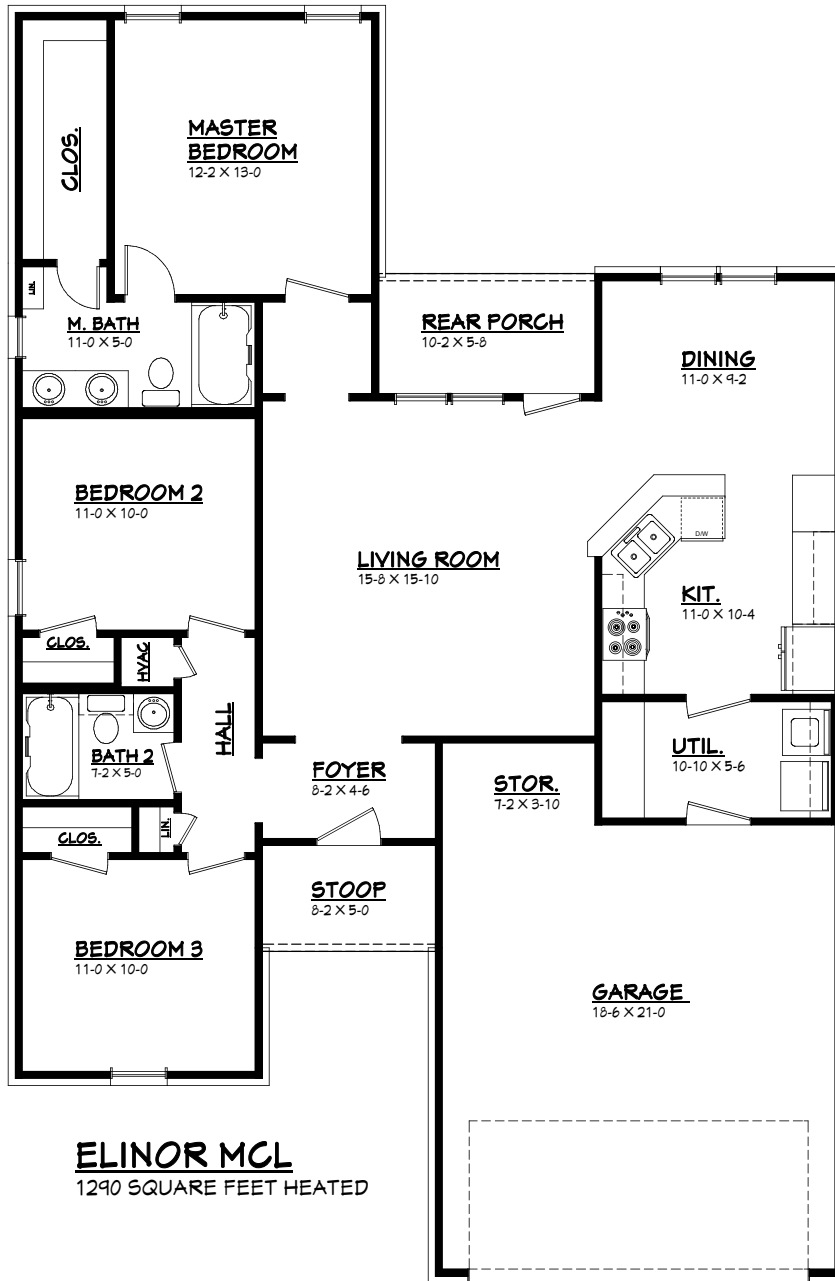

Elinor MCL

ELINOR MCL
1290 SQUARE FEET HEATED