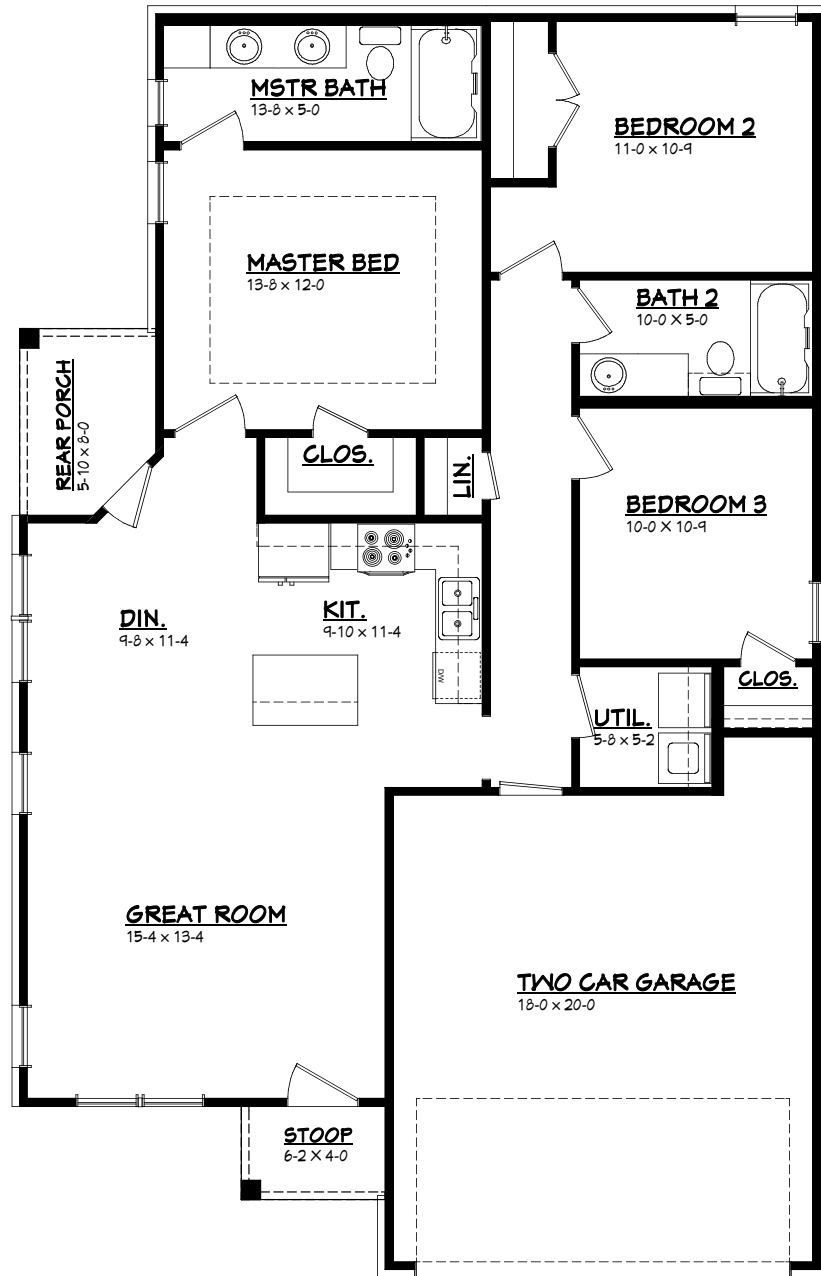

Marianne MCL

MARIANNE MCL
1232 SQUARE FEET HEATED